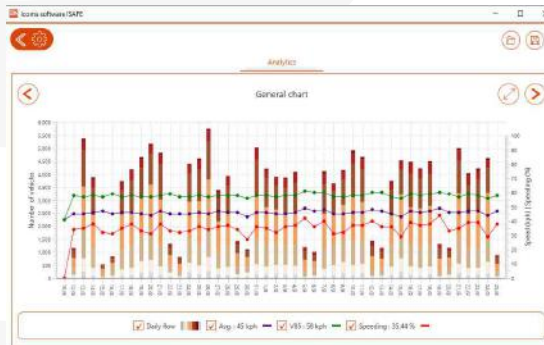

## Speed information display: speed and text messages

### THE I-SAFE 2 COMBINES SPEED DISPLAY WITH TEXT OR PICTOGRAM MESSAGES

- ✓ Colored speed information (green, yellow or red according to the driver behaviour).
- ✓ 2 lines fully configurable text (9 to 10 characters each) or pictograms.
- ✓ All-in-one, mobile and easy to handle.
- ✓ Different power possibilities: solar energy, public lighting, 220 V network or battery.

#### USEFUL

- compact
- light
- removable battery
- predefined settings speed zones
- calendar function (up to 4 periods/day)

### ADVANTAGES

- ✓ high visibility: 35 cm figures
- ✓ text and/or pictograms
- ✓ 4 power possibilities
- ✓ settings without PC
- ✓ easy and quick installation